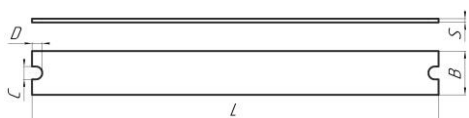

## PRICE in EUR on FCA Yaroslavl basis DETAILS of FURNITURE (latoflex) GOST 21178-2006

	Dimensions of parts	Permissible deviations
Leight, mm L	450 — 1590	± 1,5mm/run.m
Width, mm B	25,38,53,64,66,68,83,170	± 0,5mm
Thickness, mm S	8,10,12	± 0,3 mm for curved ± 0,5 mm for flat

Valid from 01.11.21

	SORT	PRICE per m3			
		CURVE		FLAT	
		Length, mm 690 and less	Lenght, mm more than 690	Lenght, mm less than 1590	Lenght, mm 1590
THE FLEX HAS A WIDTH OF 50 MM AND MORE	A/BB	600	640	640	600
THE FLEX WIDTH FROM 38 MM TO 50 MM	A/BB	655	705	O/R*	O/R*
THE FLEX WIDTH UP TO 38 MM	A/BB	687	727	O/R*	O/R*

## DETAILS of FURNITURE with grooves (latoflex) GOST 21178-2006

	Dimensions of parts	Permissible deviations
Leight, mm L	1 590	± 1,0 mm/run.m
Width, mm B	170	± 0,5 — 1,0 mm/run.m
Groove width, mm C	50	± 1,0 mm/run.m
Groove depth, mm D	50	± 1,0 mm/run.m
Thickness, mm S	8	± 1,0 mm

WIDTH	SORT	PRICE, euro.m3
THE FLEX 1590X170X8MM WITH GROOVES	A/BB	646

Price with FSC-100% certificate +10EUR/m3

\*on request